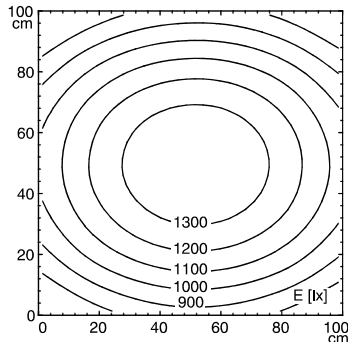

- design**
- fastening**
- dimension**
- special features**

- 84 x Light-emitting diode
- light colour neutral white, 4600-5400 K, Color Rendering Index (CRI)=85
- without
- 18-30 V; DC
- approx. 42 W
- IP 67
- III
- switchable
- without switch
  
- aluminium
- anodised
- aluminium coloured anodised
- screen, clear
- approx. 3.9 kg
- built-in plug
- Serie 713
- mounted version
- L-angle, clamp
- A=1070 mm
- through-wired, Power equipment

Serie 713

**illuminance**

measuring conditions: d=100cm

**Em:** 1089 lx  
**Emax:** 1391 lx  
**Emin:** 703 lx

**luminous intensity**